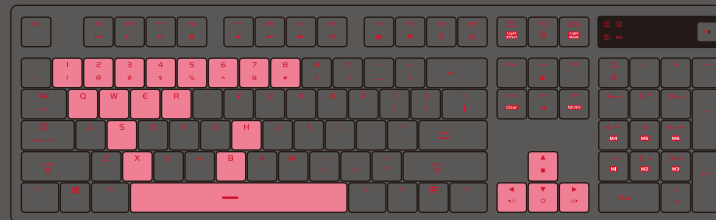

CHALLENGER
GAMING KEYBOARD
EDGE PRO

GAMING KEYBOARD

FEATURES

- ⦿ Modern & Simplistic Style: designed with an aluminum faceplate and floating keycaps for an extraordinary shine. In addition, designed with detachable palm rest to fulfill various users preferences.
- ⦿ Plunger Switches: durable with mechanical keyboard like feel.
- ⦿ Multi-color Illuminated Backlighting: with 6 level brightness and speed control, 8 lighting effect modes.
- ⦿ 9 Lighting Effects: static, pulse, reactive, star, snake marquee, ripple, wave, flow and off.
- ⦿ 5 Pre-configured Lighting Zones: FPS1, FPS2, MMO, MOBA, and RTS gaming genres.
- ⦿ Lighting Effect Adjustment Keys: brightness, speed and direction.
- ⦿ On-the fly control: 8 dedicated multimedia keys allow for quick access to media controls.
- ⦿ Full Keyboard Signal Lock Function: for easier cleaning of the keyboard without commanding unintentionally.
- ⦿ Disable Windows Key: To prevent accidental activation of the Windows Start function during a gaming session.
- ⦿ Up to 19-Key Anti-Ghosting: allows 6 combination keys (Q,A,Z,W,S,X,E,D,C,B,SPACE, TAB,ALT+L or V,CTRL+L or F,SHIFT+L & 4 directional keys) to be registered simultaneously to make sure your gaming session is as fluid as it can be!
- ⦿ Water Splash Resistant: splash-proof design to protect against accidentally spills.

KEYBOARD LAYOUT

- A** WASD & ARROW SWITCH KEYS
- B** WINDOWS LOCK KEY
- C** DEFAULT ZONE BACKLIGHT MODE KEYS

- D** CUSTOM ZONE BACKLIGHT MODE KEYS
- E** BACKLIGHTING BRIGHTNESS UP / DOWN KEYS
- F** LIGHTING EFFECT DIRECTION KEYS

KEYBOARD HOTKEYS

FPS1

FPS2

MOBA

MMO

RTS

FIVE PRE-CONFIGURED LIGHTING MODES (FPS1/FPS2/MMO/MOBA/RTS)

HIGHLIGHT FEATURES