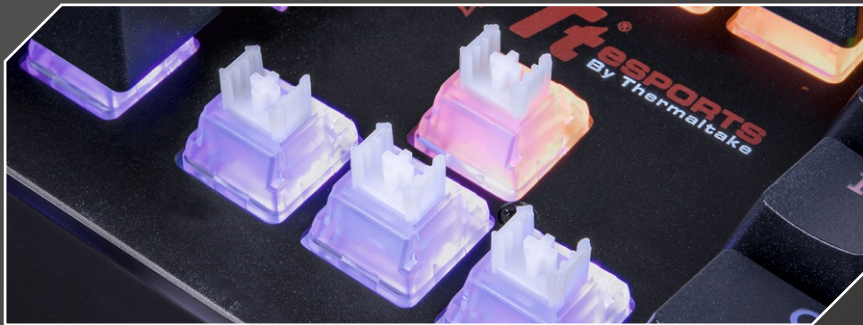

HIGHLIGHT FEATURES

COMPATIBLE WITH CUSTOM KEYCAPS

Customize each key with your own CHERRY MX compatible keycaps.