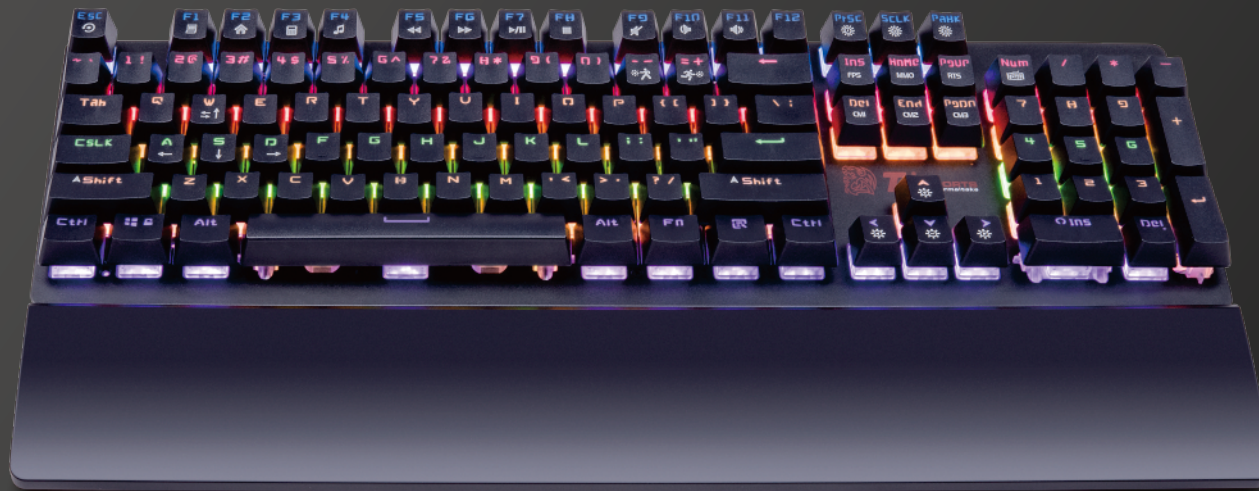

CHALLENGER
GAMING KEYBOARD
EDGE PRO

GAMING KEYBOARD

FEATURES

- ⦿ Modern & Simplistic Style: designed with an aluminum faceplate and floating keycaps for an extraordinary shine. In addition, designed with detachable palm rest to fulfill various users preferences.
- ⦿ Plunger Switches: durable with mechanical keyboard like feel.
- ⦿ Multi-color Illuminated Backlighting: with 6 level brightness and speed control, 8 lighting effect modes.
- ⦿ 9 Lighting Effects: static, pulse, reactive, star, snake marquee, ripple, wave, flow and off.
- ⦿ 5 Pre-configured Lighting Zones: FPS1, FPS2, MMO, MOBA, and RTS gaming genres.
- ⦿ Lighting Effect Adjustment Keys: brightness, speed and direction.
- ⦿ On-the fly control: 8 dedicated multimedia keys allow for quick access to media controls.
- ⦿ Full Keyboard Signal Lock Function: for easier cleaning of the keyboard without commanding unintentionally.
- ⦿ Disable Windows Key: To prevent accidental activation of the Windows Start function during a gaming session.
- ⦿ Up to 19-Key Anti-Ghosting: allows 6 combination keys (Q,A,Z,W,S,X,E,D,C,B,SPACE, TAB,ALT+L or V,CTRL+L or F,SHIFT+L & 4 directional keys) to be registered simultaneously to make sure your gaming session is as fluid as it can be!
- ⦿ Water Splash Resistant: splash-proof design to protect against accidentally spills.

HIGHLIGHT FEATURES

MULTI-COLORS LED ILLUMINATION

Brilliant six colors under key provides the brightest visibility and eye-catching style for your gaming session. Take it a step further and choose between 9 different lighting effects settings with 6 individual levels of brightness and 6 individual levels of lighting speed.